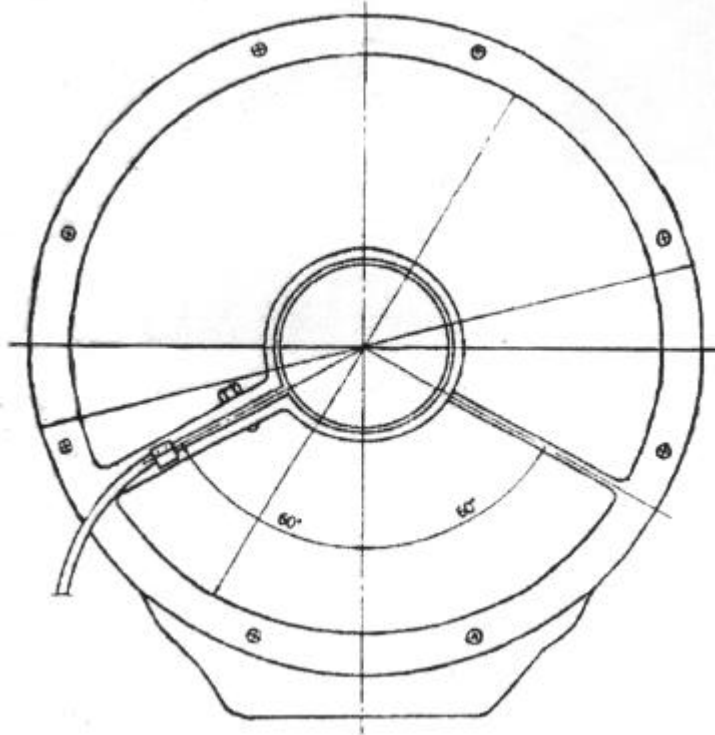

Marine Window Service

Clearview Screens

Size "A"	Size "B"	Size "C"	Size "D"	Size "E"	Size "F"	Size "G"
250mm Dia	47mm	195mm	6mm	268mm	295mm	69mm
300mm Dia	53mm	195mm	6mm	325mm	348mm	69mm
350mm Dia	60mm	185mm	8mm	380mm	400mm	102mm

- 12 & 24 VOLT AVAILABLE
- PRICE ON APPLICATION